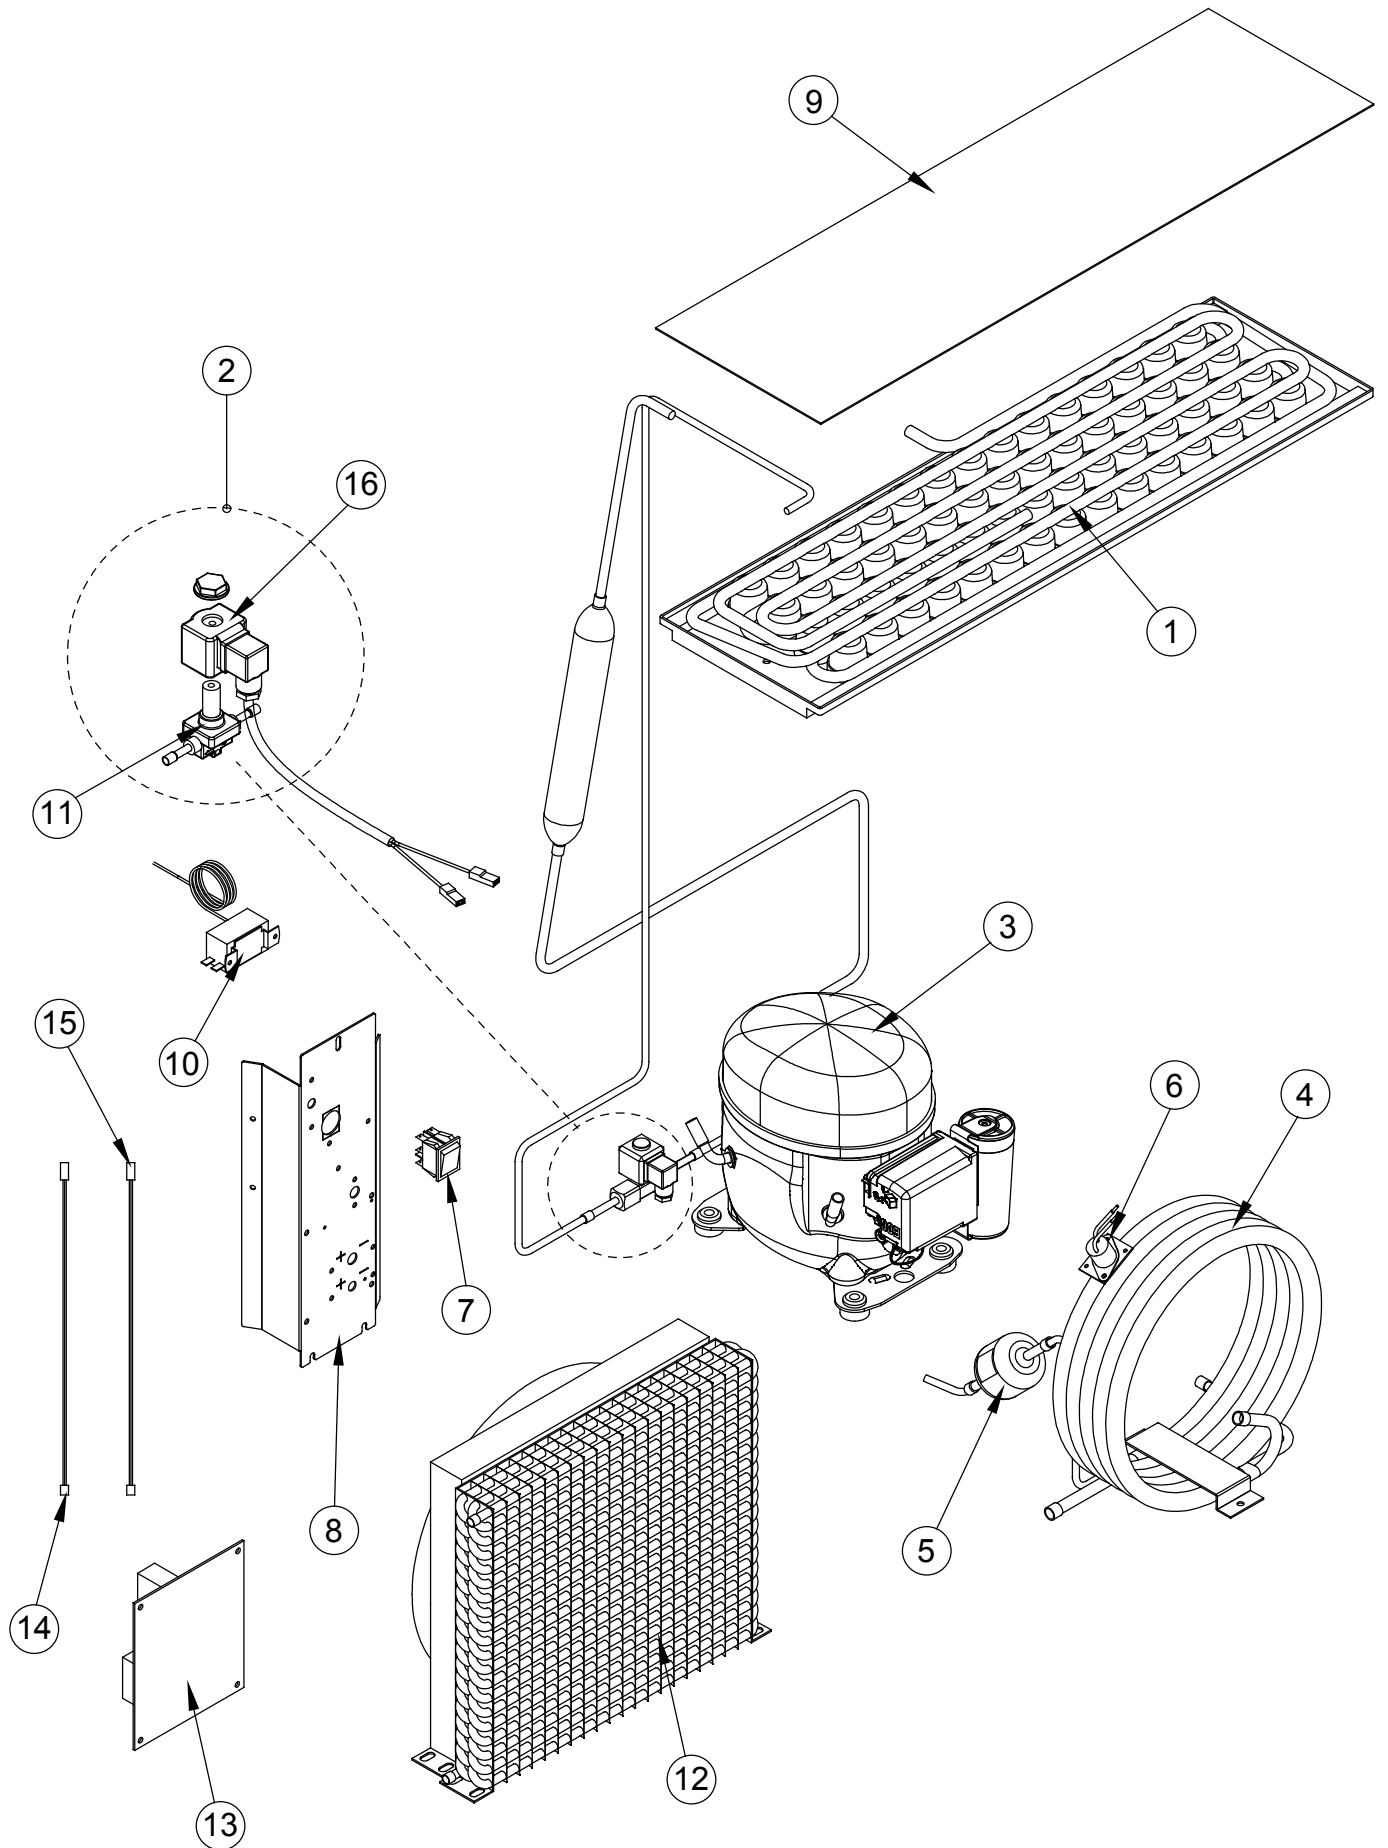

MANTELLATURA-BODY

IMPIANTO REFRIGERANTE- COOLING SYSTEM

IMPIANTO IDRICO- WATER SYSTEM

MX 100 Parts

ICE MASTER	BODY	MX 100 PARTS LIST PAGE 1
-------------------	-------------	---------------------------------

POS.	PART NUMBER	DESCRIZIONE	DESCRIPTION
1	MX00212	MANTELLINO DX	RIGHT PANEL
2	MX00213	MANTELLINO SX	LEFT PANEL
3	MX00249	ASS. SPORTELLINO	DOOR ASSY
4	MX02162	PANNELLO SOTTOPIANTA	FRONT PANEL
5	MX15758	GRIGLIA POSTERIORE	BACK GRID
6	MX04955	PANNELLO POSTERIORE	BACK PANEL
7	MX02334	ASS. CAPPOTTINA	COVER ASSY
8	MX04038	POZZETTO	THERMOSTAT POCKET
9	MX01341	PIEDINO	FOOT
10	MX00467	DEPOSITO GHIACCIO ISOLATO	FOAMED ICE BIN
11	MX00051	BASAMENTO	BASE
12	MX00052	ANGOLARE TIPO A	TYPE A SUPPORT
13	MX00702	ANGOLARE TIPO B	TYPE B SUPPORT
14			
15			
16			
17			
18			
19			
20			
21			
22			
23			
24			
25			
26			
27			
28			
29			
30			

ICE MASTER	COOLING SYSTEM	MX 100 PARTS LIST PAGE 2
-------------------	-----------------------	---------------------------------

POS.	PART NUMBER	DESCRIZIONE	DESCRIPTION
1	MX04123	EVAPORATORE	EVAPORATOR
2	MX17728	ASS. ELETTROVALVOLA GAS CALDO	HOT GAS SOLENOID VALVE ASSY
3	MX00475	COMPRESSORE	COMPRESSOR
4	MX00333	ASS. CONDENSATORE (ACQUA)	WATER CONDENSER ASSY (WATER)
5	MX00081	FILTRO DISIDRATATORE	DRYER FILTER
6	MX00076	TERMOSTATO SICUREZZA (ACQUA)	SAFETY THERMOSTAT
7	MX00364	INTERRUTTORE	ON-OFF SWITCH
8	MX02240	PANNELLO ELETTRICO	ELECTRIC PANEL
9	MX00069	RIPARO EVAPORATORE	EVAPORATOR COVER
10	MX00077	PRESSOSTATO	PRESSOSTAT
11	MX04980	VALVOLA GAS CALDO NC	HOT GAS VALVE NC
12	MX04056	ASS. CONDENSATORE (ARIA)	AIR CONDENSER ASSY (AIR)
13	MX04720	SCHEDA ELETTRONICA	ELECTRONIC BOARD

28	MX00073	TUBO TRASP. RETIN. D.mm.10X16	PLASTIC TUBE D. mm.10X16
29	MX00217	MANICOTTO MANDATA POMPA	PUMP DISCHARGE PIPE
30	MX00218	MANICOTTO ASPIR. POMPA	PUMP SUCTION PIPE
31	MX16590	VALVOLA	BACKFLOW PREVENTION VALVE