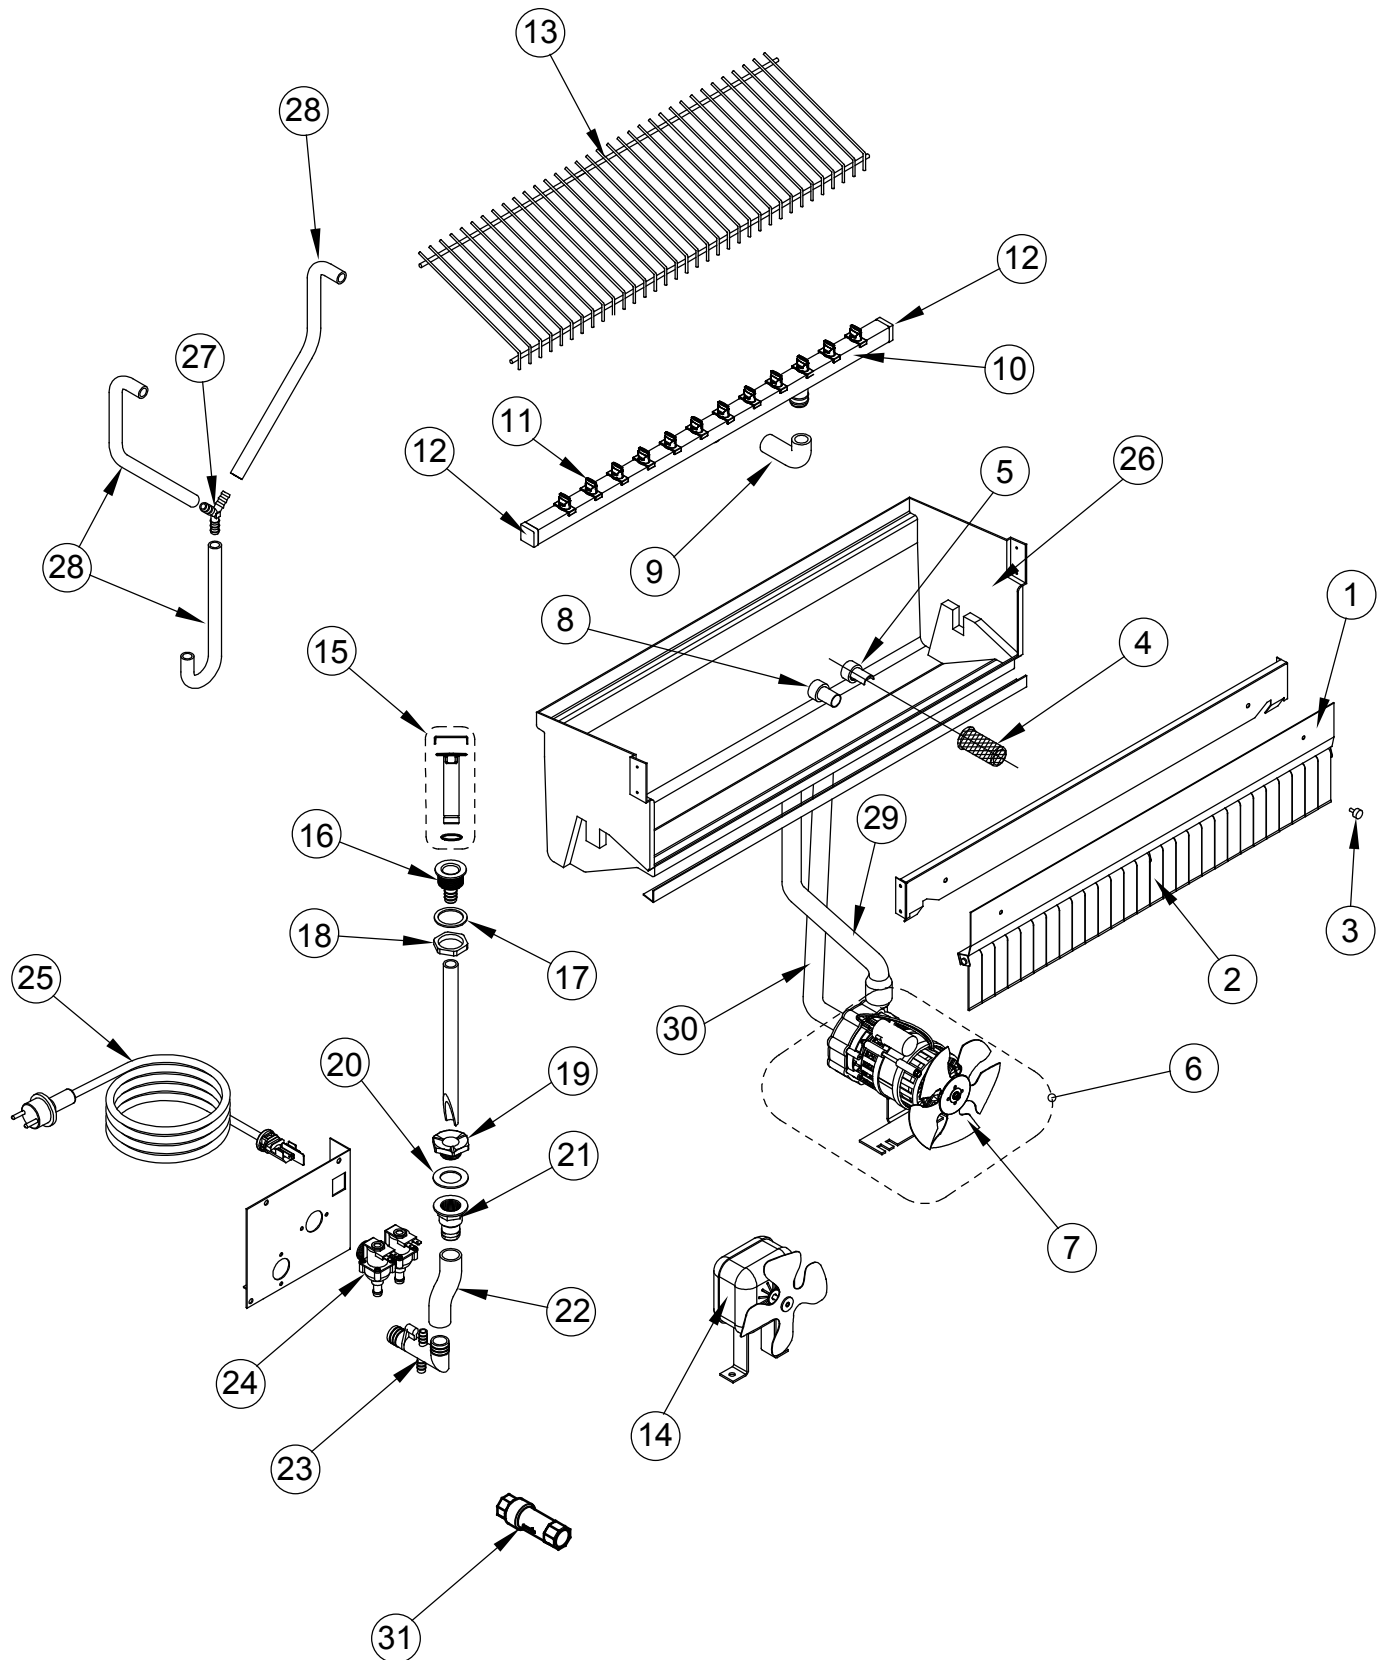

MANTELLATURA-BODY

IMPIANTO REFRIGERANTE- COOLING SYSTEM

IMPIANTO IDRICO- WATER SYSTEM

MX 100 Parts

ICE MASTER	BODY	MX 100 PARTS LIST PAGE 1
-------------------	-------------	---------------------------------

POS.	PART NUMBER	DESCRIZIONE	DESCRIPTION
1	MX00212	MANTELLINO DX	RIGHT PANEL
2	MX00213	MANTELLINO SX	LEFT PANEL
3	MX00249	ASS. SPORTELLINO	DOOR ASSY
4	MX02162	PANNELLO SOTTOPIANTA	FRONT PANEL
5	MX15758	GRIGLIA POSTERIORE	BACK GRID
6	MX04955	PANNELLO POSTERIORE	BACK PANEL
7	MX02334	ASS. CAPPOTTINA	COVER ASSY
8	MX04038	POZZETTO	THERMOSTAT POCKET
9	MX01341	PIEDINO	FOOT
10	MX00467	DEPOSITO GHIACCIO ISOLATO	FOAMED ICE BIN
11	MX00051	BASAMENTO	BASE
12	MX00052	ANGOLARE TIPO A	TYPE A SUPPORT
13	MX00702	ANGOLARE TIPO B	TYPE B SUPPORT
14			
15			
16			
17			
18			
19			
20			
21			
22			
23			
24			
25			
26			
27			
28			
29			
30			

ICE MASTER	COOLING SYSTEM	MX 100 PARTS LIST PAGE 2
-------------------	-----------------------	---------------------------------

POS.	PART NUMBER	DESCRIZIONE	DESCRIPTION
1	MX04123	EVAPORATORE	EVAPORATOR
2	MX17728	ASS. ELETTROVALVOLA GAS CALDO	HOT GAS SOLENOID VALVE ASSY
3	MX00475	COMPRESSORE	COMPRESSOR
4	MX00333	ASS. CONDENSATORE (ACQUA)	WATER CONDENSER ASSY (WATER)
5	MX00081	FILTRO DISIDRATATORE	DRYER FILTER
6	MX00076	TERMOSTATO SICUREZZA (ACQUA)	SAFETY THERMOSTAT
7	MX00364	INTERRUTTORE	ON-OFF SWITCH
8	MX02240	PANNELLO ELETTRICO	ELECTRIC PANEL
9	MX00069	RIPARO EVAPORATORE	EVAPORATOR COVER
10	MX00077	PRESSOSTATO	PRESSOSTAT
11	MX04980	VALVOLA GAS CALDO NC	HOT GAS VALVE NC
12	MX04056	ASS. CONDENSATORE (ARIA)	AIR CONDENSER ASSY (AIR)
13	MX04720	SCHEDA ELETTRONICA	ELECTRONIC BOARD

28	MX00073	TUBO TRASP. RETIN. D.mm.10X16	PLASTIC TUBE D. mm.10X16
29	MX00217	MANICOTTO MANDATA POMPA	PUMP DISCHARGE PIPE
30	MX00218	MANICOTTO ASPIR. POMPA	PUMP SUCTION PIPE
31	MX16590	VALVOLA	BACKFLOW PREVENTION VALVE