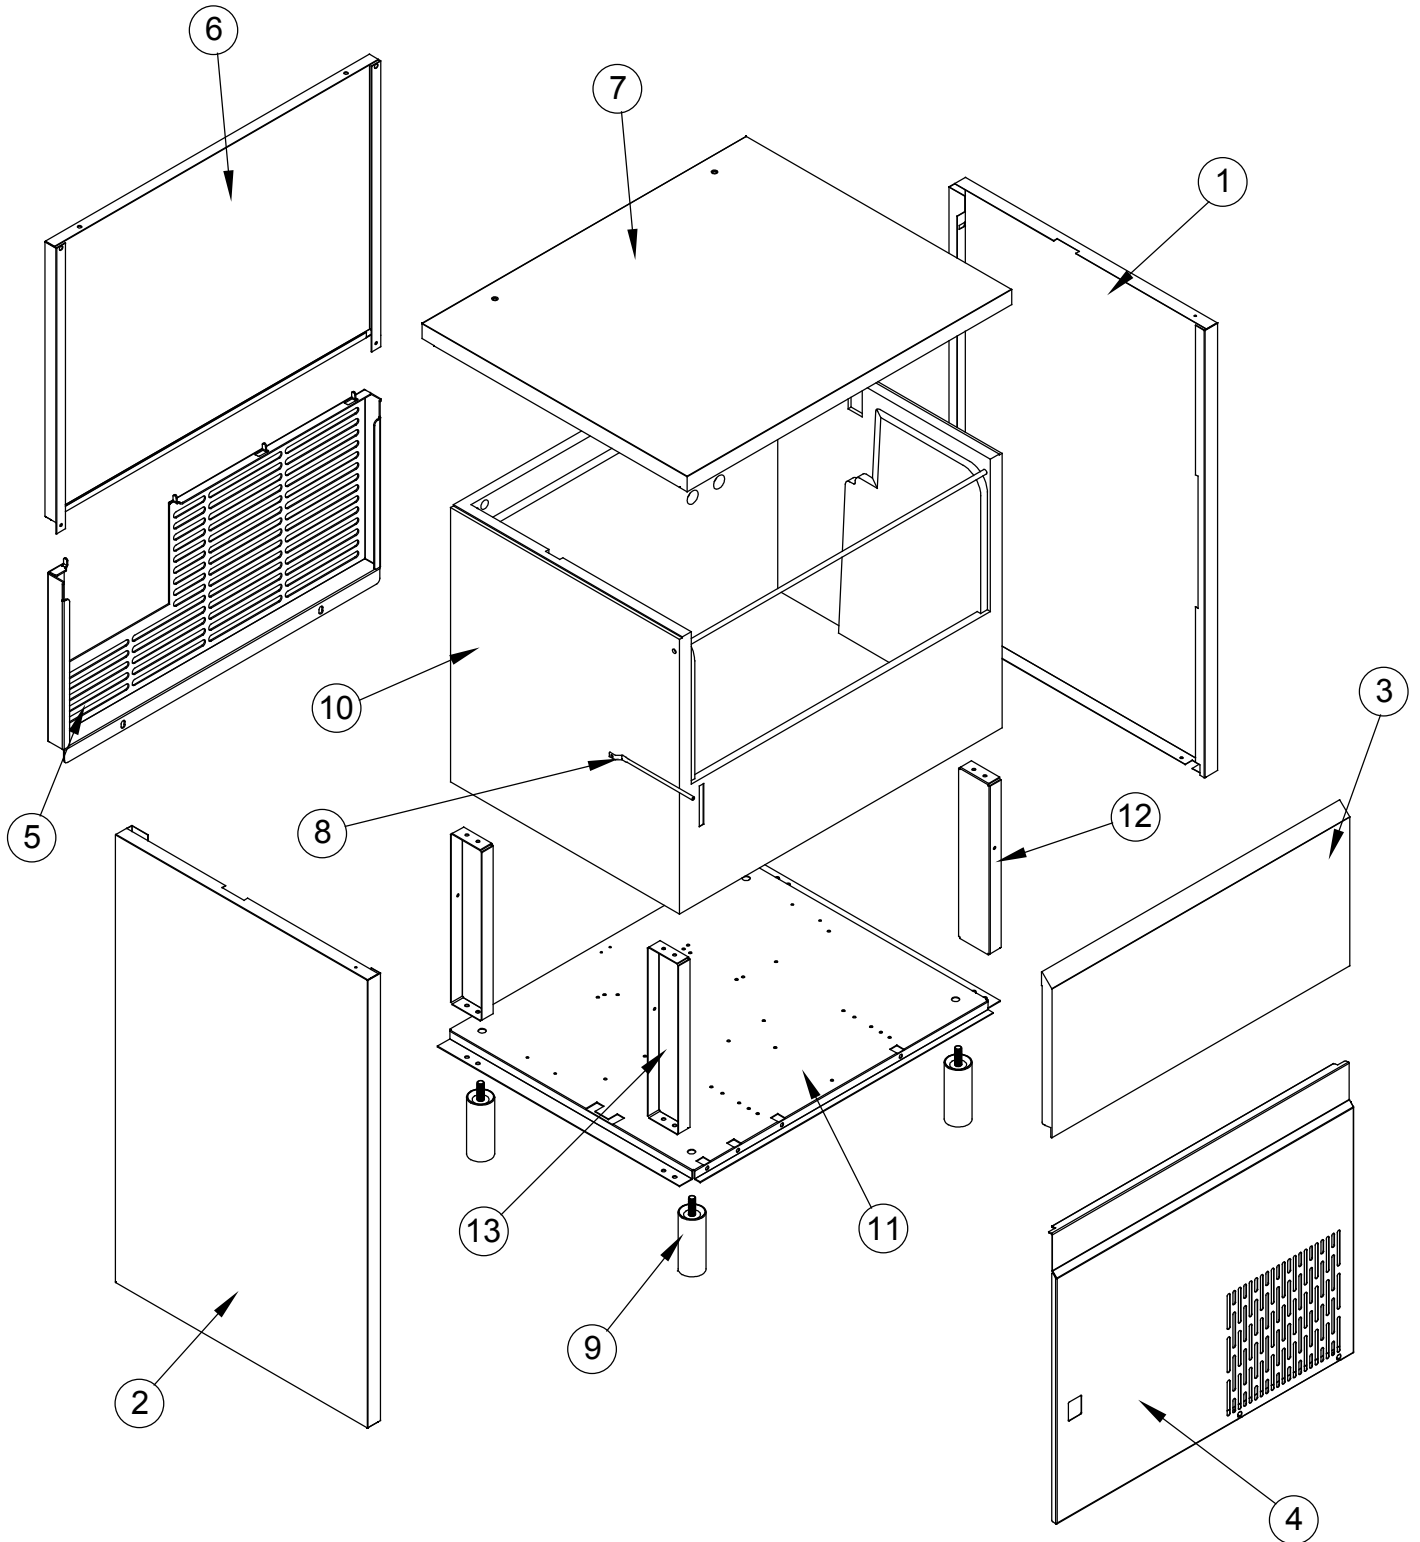

MANTELLATURA-BODY

IMPIANTO REFRIGERANTE- COOLING SYSTEM

IMPIANTO IDRICO- WATER SYSTEM

MX 100 Parts

ICE MASTER	BODY	MX 100 PARTS LIST PAGE 1
-------------------	-------------	---------------------------------

POS.	PART NUMBER	DESCRIZIONE	DESCRIPTION
1	MX00212	MANTELLINO DX	RIGHT PANEL
2	MX00213	MANTELLINO SX	LEFT PANEL
3	MX00249	ASS. SPORTELLINO	DOOR ASSY
4	MX02162	PANNELLO SOTTOPIANTA	FRONT PANEL
5	MX15758	GRIGLIA POSTERIORE	BACK GRID
6	MX04955	PANNELLO POSTERIORE	BACK PANEL
7	MX02334	ASS. CAPPOTTINA	COVER ASSY
8	MX04038	POZZETTO	THERMOSTAT POCKET
9	MX01341	PIEDINO	FOOT
10	MX00467	DEPOSITO GHIACCIO ISOLATO	FOAMED ICE BIN
11	MX00051	BASAMENTO	BASE
12	MX00052	ANGOLARE TIPO A	TYPE A SUPPORT
13	MX00702	ANGOLARE TIPO B	TYPE B SUPPORT
14			
15			
16			
17			
18			
19			
20			
21			
22			
23			
24			
25			
26			
27			
28			
29			
30			

ICE MASTER	COOLING SYSTEM	MX 100 PARTS LIST PAGE 2
-------------------	-----------------------	---------------------------------

POS.	PART NUMBER	DESCRIZIONE	DESCRIPTION
1	MX04123	EVAPORATORE	EVAPORATOR
2	MX17728	ASS. ELETTROVALVOLA GAS CALDO	HOT GAS SOLENOID VALVE ASSY
3	MX00475	COMPRESSORE	COMPRESSOR
4	MX00333	ASS. CONDENSATORE (ACQUA)	WATER CONDENSER ASSY (WATER)
5	MX00081	FILTRO DISIDRATATORE	DRYER FILTER
6	MX00076	TERMOSTATO SICUREZZA (ACQUA)	SAFETY THERMOSTAT
7	MX00364	INTERRUTTORE	ON-OFF SWITCH
8	MX02240	PANNELLO ELETTRICO	ELECTRIC PANEL
9	MX00069	RIPARO EVAPORATORE	EVAPORATOR COVER
10	MX00077	PRESSOSTATO	PRESSOSTAT
11	MX04980	VALVOLA GAS CALDO NC	HOT GAS VALVE NC
12	MX04056	ASS. CONDENSATORE (ARIA)	AIR CONDENSER ASSY (AIR)
13	MX04720	SCHEDA ELETTRONICA	ELECTRONIC BOARD